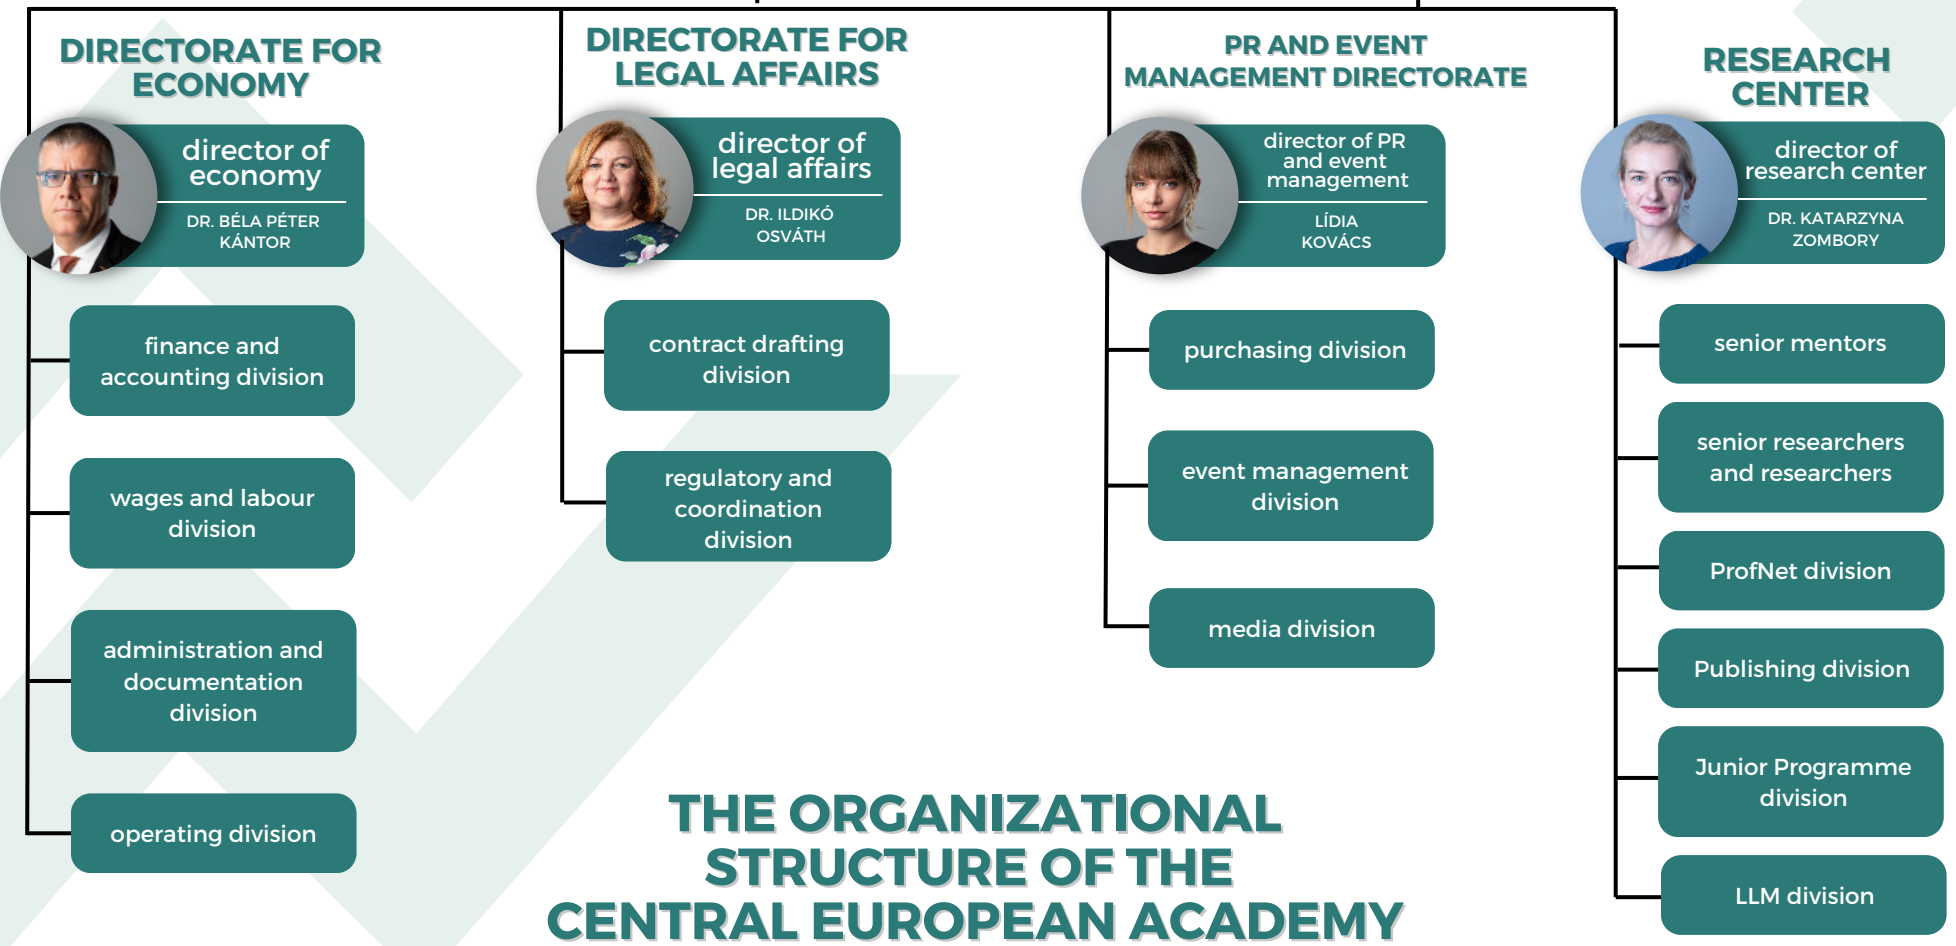

general director
PROF. DR. BARZÓ
TÍMEA TÜNDE DR.
HEINERNE

director of strategy,
deputy general
director
PROF. DR. JÁNOS EDE
SZILÁGYI

CABINET OFFICE

head of Cabinet
DR. GÁBOR
F. TÓTH

**THE ORGANIZATIONAL
STRUCTURE OF THE
CENTRAL EUROPEAN ACADEMY**